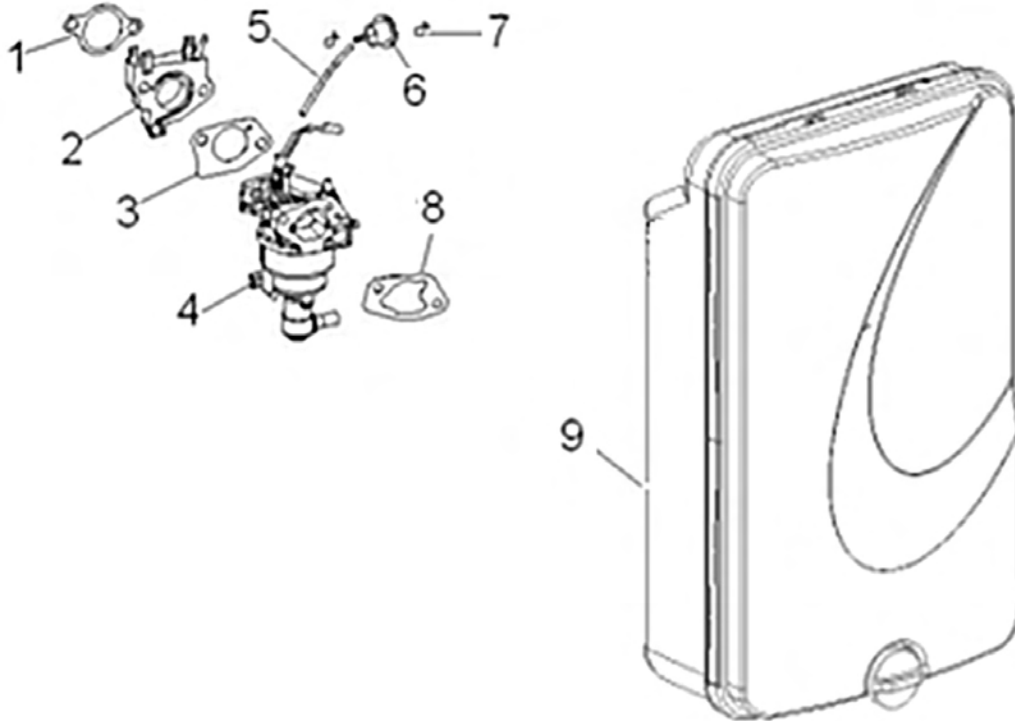

Flywheel and Ignition

ITEM	PART NO.	QTY.	DESCRIPTION
1	0G84420150	1	COIL ASSY., IGNITION
2	0G84420267	1	GROMMET, CORD
3	0G84420268	2	BOLT, FLANGE, M6X25
4	0H98380104	1	FLYWHEEL, (ELECT. START) COMP.
5	0G84420147	1	FAN, COOLING
6	0G84420148	1	PULLEY, STARTER
7	0G84420149	1	NUT SPECIAL, 16MM

420cc ENGINE

Air Cleaner and Carburetor

ITEM	PART NO.	QTY.	DESCRIPTION
1	0G84420144	1	GASKET, INSULATOR
2	0J25910112	1	SPACER, CARBURETOR
3	0G9916	1	GASKET, CARB. TO SPACER
4	0H9838E110	1	CARBURETOR ASSY
5	0K65110119	1	HOSE, FUEL
6	0K65110118	1	FILTER, FUEL(IN-LINE)
7	0H9838C110	2	CLAMP, HOSE
8	0G84420156	1	GASKET, CARB. TO AIR CLEANER
9	0G8442C111	1	AIR CLEANER
NOT SHOWN	0G84420151	1	ELEMENT, AIR FILTER

Control System

ITEM	PART NO.	QTY.	DESCRIPTION
1	0G8442G111	1	CONTROL ASSY.
2	0G84420194	2	NUT, FLANGE M6
3	0J00620122	1	SPRING, CABLE RETURN
4	0J39430132	1	SPRING, THROTTLE RETURN
5	0J39430133	1	ROD, GOVERNOR
6	0G84420272	1	NUT, FLANGE M6
7	0G84420197	1	BOLT, QUADRATE HEAD
8	0G84420198	1	ARM, GOVERNOR